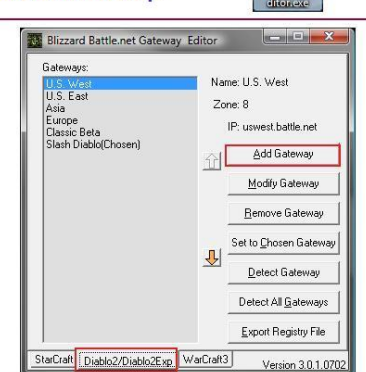

To connect to the Reddit Diablo 2 Community Server:

Step 4: Enter the server info as shown

DOWNLOAD: <https://inurl.com/296mgm>

[Download](#)