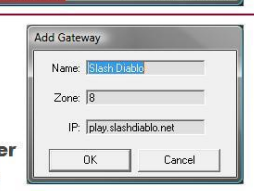

DOWNLOAD: <https://inurl.com/296mgm>

[Download](#)